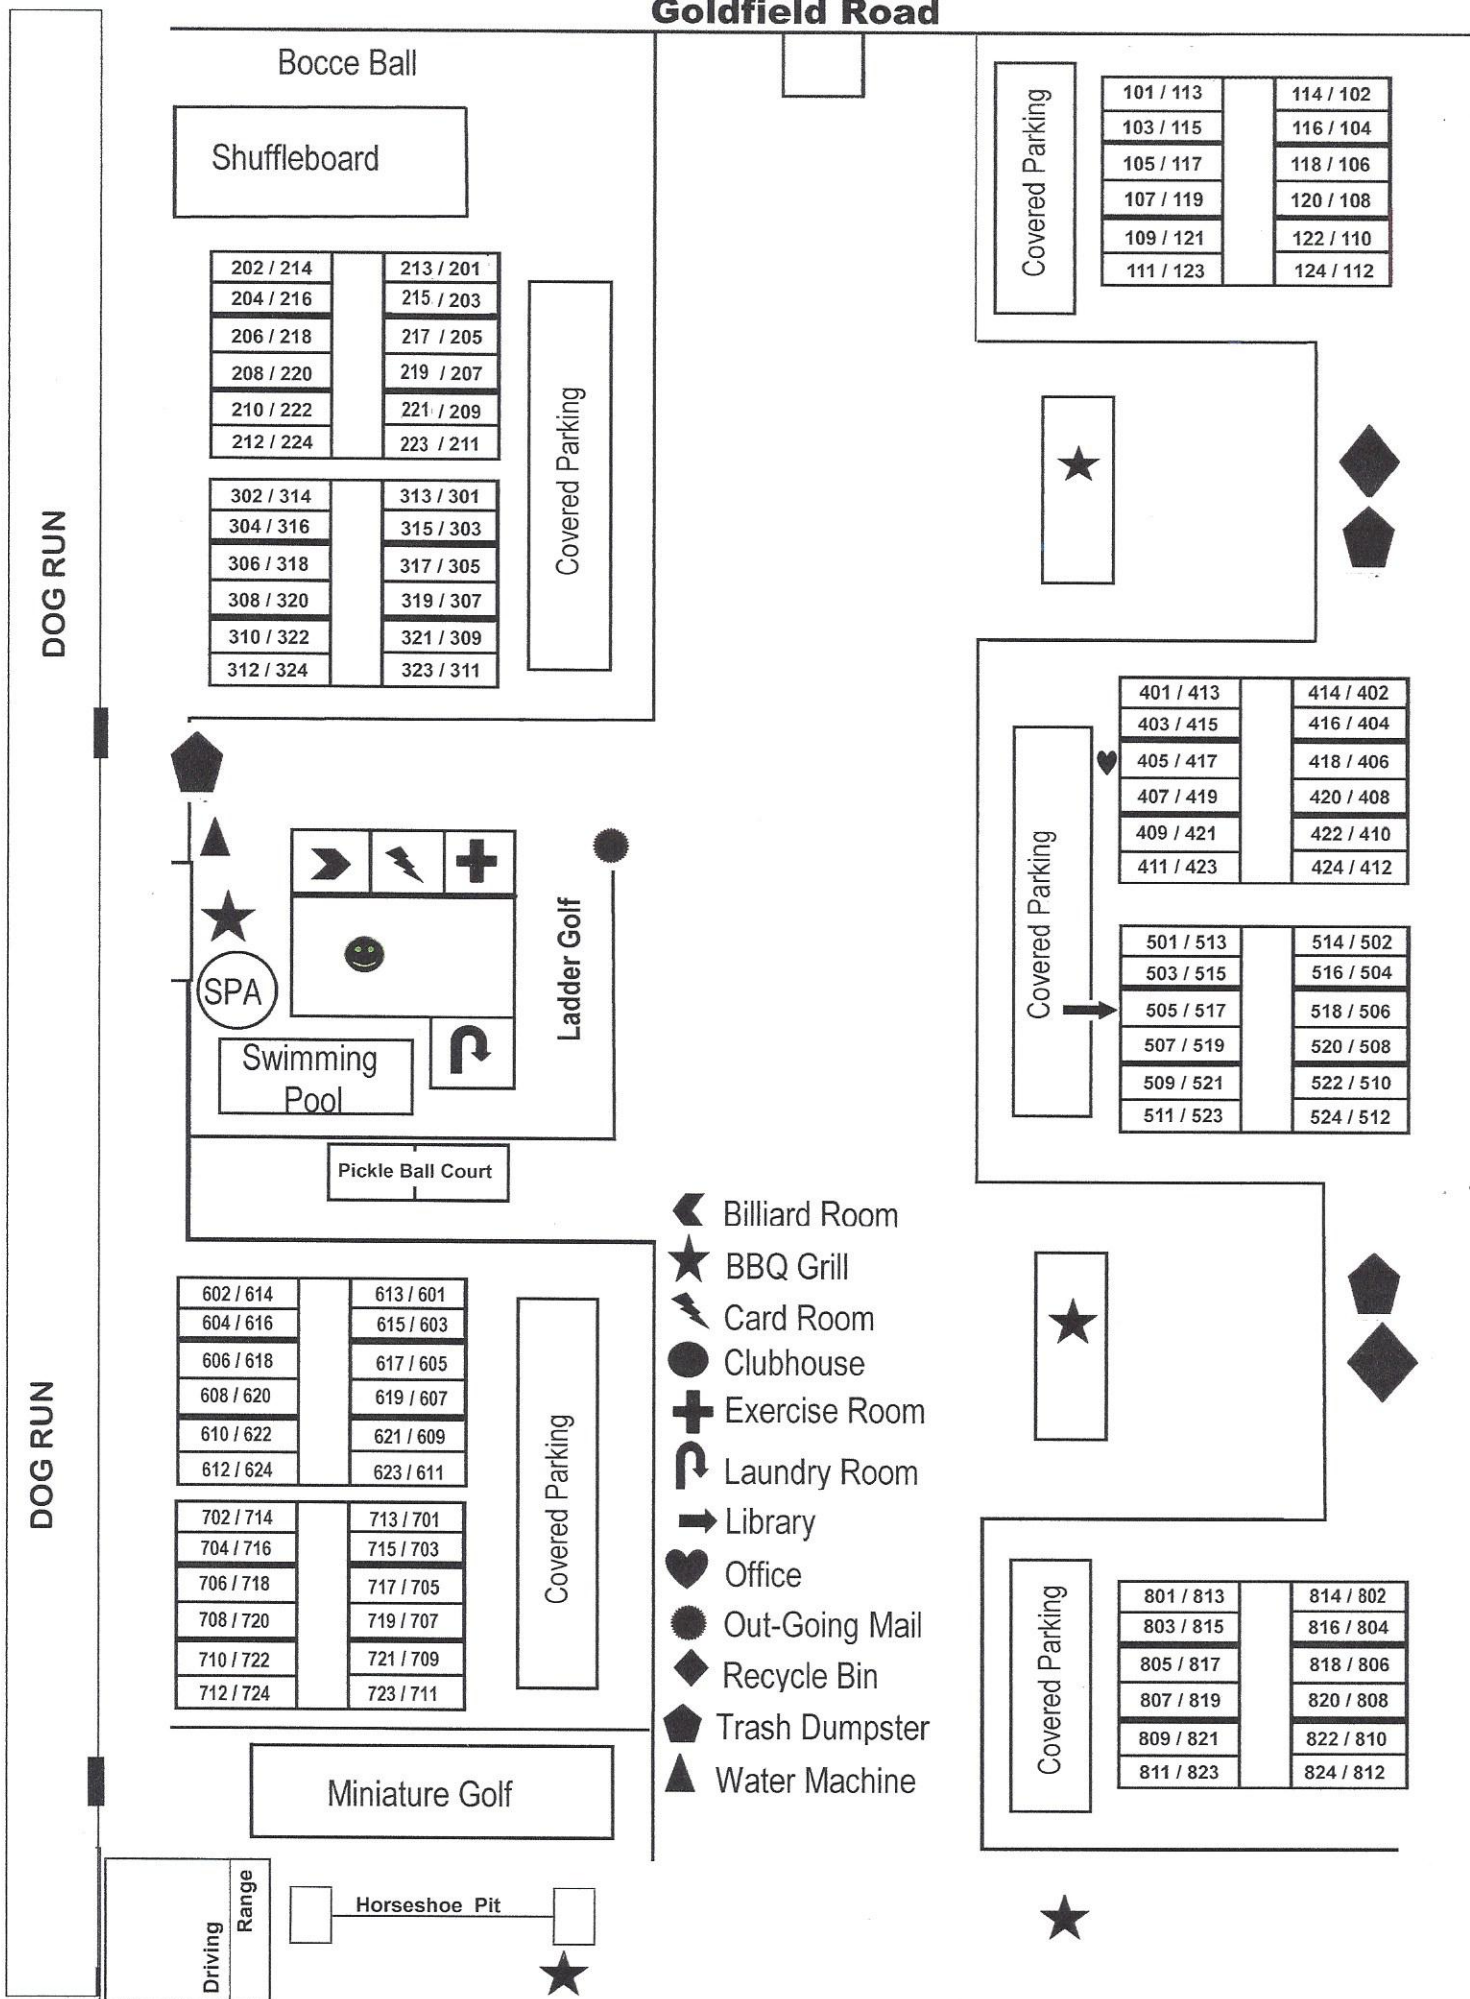

Goldfield Road

Bocce Ball

Shuffleboard

202 / 214	213 / 201
204 / 216	215 / 203
206 / 218	217 / 205
208 / 220	219 / 207
210 / 222	221 / 209
212 / 224	223 / 211

302 / 314	313 / 301
304 / 316	315 / 303
306 / 318	317 / 305
308 / 320	319 / 307
310 / 322	321 / 309
312 / 324	323 / 311

Covered Parking

Covered Parking

101 / 113	114 / 102
103 / 115	116 / 104
105 / 117	118 / 106
107 / 119	120 / 108
109 / 121	122 / 110
111 / 123	124 / 112

★

◆

◆

SPA

Swimming Pool

Ladder Golf

Pickle Ball Court

Billiard Room

BBQ Grill

Card Room

Clubhouse

Exercise Room

Laundry Room

★

◆

◆

Driving Range

Horseshoe Pit

★

- ◀ Billiard Room
- ★ BBQ Grill
- ⚡ Card Room
- Clubhouse
- ⊕ Exercise Room
- ↻ Laundry Room
- ↓ Library
- ♥ Office
- Out-Going Mail
- ◆ Recycle Bin
- ◆ Trash Dumpster
- ▲ Water Machine